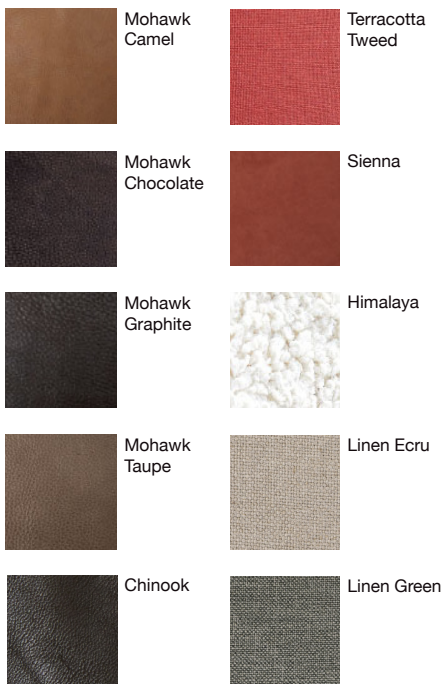

FULL VERSIONS