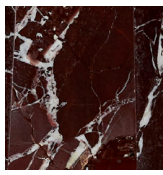

#PERMUTATION

NINOVAN COFFEE TABLE (L) - F314 AND DINING TABLE - F335

NINOVAN Dining table
Brushed copper and brushed dark brown oak
L240 P91 H76 cm - réf.F335
L94,5 W35,8 H29,9 inches

NINOVAN Coffee table (L)
Brushed copper and brushed dark brown oak
L100 P45 H45 cm - réf. F314
L39 W18 H18 inches

LEGS ONLY AVAILABLE IN BRUSHED COPPER FINISH

Brushed
Dark
Brown
Oak

#PERMUTATION

NINOVAN COFFEE TABLE (S) - F313

NINOVAN Coffee table (S)
Brushed copper, honed marble
7 available colors
L70 P45 H49 cm - réf. F313
L28 W18 H19 inches

ONLY AVAILABLE IN HONED MARBLE
LEGS ONLY AVAILABLE IN BRUSHED COPPER FINISH

White
Marble
Honed

Black
Marble
Honed

Brown
Marble
Honed

Green
Marble
Honed

Emerald
Green
Marble
Honed

Rosso
Lepanto
Marble
Honed

Orange
Marble
Honed