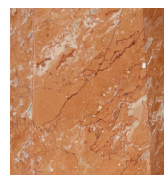

#PERMUTATION

NINOVAN COFFEE TABLE (L) - F314 AND DINING TABLE - F335

NINOVAN Dining table
Brushed copper and brushed dark brown oak
L240 P91 H76 cm - réf.F335
L94,5 W35,8 H29,9 inches

NINOVAN Coffee table (L)
Brushed copper and brushed dark brown oak
L100 P45 H45 cm - réf. F314
L39 W18 H18 inches

LEGS ONLY AVAILABLE IN BRUSHED COPPER FINISH

Brushed
Dark
Brown
Oak

#PERMUTATION

NINOVAN COFFEE TABLE (S) - F313

NINOVAN Coffee table (S)
Brushed copper, honed marble
7 available colors
L70 P45 H49 cm - réf. F313
L28 W18 H19 inches

ONLY AVAILABLE IN HONED MARBLE
LEGS ONLY AVAILABLE IN BRUSHED COPPER FINISH

White
Marble
Honed

Black
Marble
Honed

Brown
Marble
Honed

Green
Marble
Honed

Emerald
Green
Marble
Honed

Rosso
Lepanto
Marble
Honed

Orange
Marble
Honed