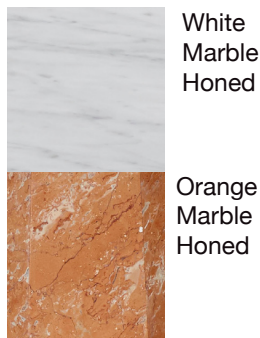

#PERMUTATION

STONEPIET DINING TABLE

F310 (L) (S) (SQUARE)

STONEPIET Dining table (L)

Copper, raw or brushed dark brown oak and honed marble
L271 P101 H76 cm - ref. F310L
L107 W40 H30 inches
Photo : Green and white marble

STONEPIET Dining table (S)

Copper, raw or brushed dark brown oak and honed marble
L201 P101 H76 cm - ref. F310S
L79 W40 H30 inches
Photo : Green and white marble

STONEPIET Dining table (Square)

Copper, raw or brushed dark brown oak and honed marble
L131 P131 H76 cm - ref. F310SQ
L51 W51 H30 inches
Photo : Brown and white marble

13 AVAILABLE FINISHES
ONLY AVAILABLE IN HONED MARBLE
Tops available in 7 colors of marble and 6 combinations of marble.
Combinations are always white marble with another color of marble

#PERMUTATION

STONEPIET COFFEE TABLE

F311 (LOW) & (TALL)

STONEPIET Coffee table

Copper, raw or brushed dark brown oak and honed marble

LOW L95 P40 H36 cm - ref. F311L

L37 W16 H14 inches

TALL L111 P48 H45 cm - ref. F311T

L44 W19 H18 inches

Photo : Coffee table low : Green and white marble