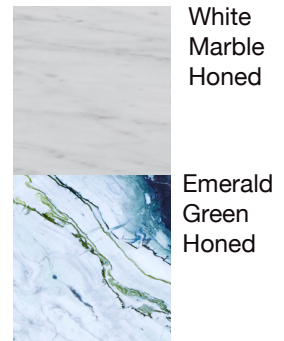

#PERMUTATION

STONEPIET DINING TABLE

F310 (L) (S) (SQUARE)

STONEPIET Dining table (L)

Copper, raw or brushed dark brown oak and honed marble
L271 P101 H76 cm - ref. F310L
L107 W40 H30 inches
Photo : Green and white marble

STONEPIET Dining table (S)

Copper, raw or brushed dark brown oak and honed marble
L201 P101 H76 cm - ref. F310S
L79 W40 H30 inches
Photo : Green and white marble

STONEPIET Dining table (Square)

Copper, raw or brushed dark brown oak and honed marble
L131 P131 H76 cm - ref. F310SQ
L51 W51 H30 inches
Photo : Brown and white marble

13 AVAILABLE FINISHES
ONLY AVAILABLE IN HONED MARBLE
Tops available in 7 colors of marble and 6 combinations of marble.
Combinations are always white marble with another color of marble

#PERMUTATION

STONEPIET COFFEE TABLE

White
Marble
Honed

Black
Marble
Honed

White
Marble
Honed

Brown
Marble
Honed

White
Marble
Honed

Green
Marble
Honed

White
Marble
Honed

Emerald
Green
Honed