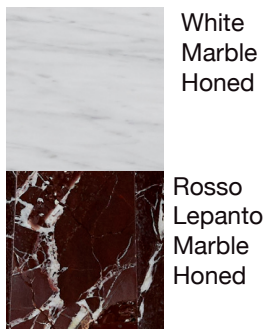

#PERMUTATION

STONEPIET DINING TABLE

F310 (L) (S) (SQUARE)

STONEPIET Dining table (L)

Copper, raw or brushed dark brown oak and honed marble
L271 P101 H76 cm - ref. F310L
L107 W40 H30 inches
Photo : Green and white marble

STONEPIET Dining table (S)

Copper, raw or brushed dark brown oak and honed marble
L201 P101 H76 cm - ref. F310S
L79 W40 H30 inches
Photo : Green and white marble

STONEPIET Dining table (Square)

Copper, raw or brushed dark brown oak and honed marble
L131 P131 H76 cm - ref. F310SQ
L51 W51 H30 inches
Photo : Brown and white marble

13 AVAILABLE FINISHES
ONLY AVAILABLE IN HONED MARBLE
Tops available in 7 colors of marble and 6 combinations of marble.
Combinations are always white marble with another color of marble

#PERMUTATION

STONEPIET COFFEE TABLE

F311 (LOW) & (TALL)

STONEPIET Coffee table

Copper, raw or brushed dark brown oak and honed marble

LOW L95 P40 H36 cm - ref. F311L

L37 W16 H14 inches

TALL L111 P48 H45 cm - ref. F311T

L44 W19 H18 inches

Photo : Coffee table low : Green and white marble