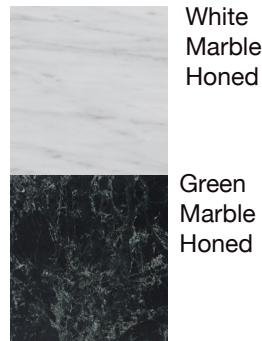

#PERMUTATION

STONEPIET DINING TABLE

F310 (L) (S) (SQUARE)

STONEPIET Dining table (L)

Copper, raw or brushed dark brown oak and honed marble
L271 P101 H76 cm - ref. F310L
L107 W40 H30 inches
Photo : Green and white marble

STONEPIET Dining table (S)

Copper, raw or brushed dark brown oak and honed marble
L201 P101 H76 cm - ref. F310S
L79 W40 H30 inches
Photo : Green and white marble

STONEPIET Dining table (Square)

Copper, raw or brushed dark brown oak and honed marble
L131 P131 H76 cm - ref. F310SQ
L51 W51 H30 inches
Photo : Brown and white marble

13 AVAILABLE FINISHES
ONLY AVAILABLE IN HONED MARBLE
Tops available in 7 colors of marble and 6 combinations of marble.
Combinations are always white marble with another color of marble

#PERMUTATION

STONEPIET COFFEE TABLE

F311 (LOW) & (TALL)

STONEPIET Coffee table

Copper, raw or brushed dark brown oak and honed marble

LOW L95 P40 H36 cm - ref. F311L

L37 W16 H14 inches

TALL L111 P48 H45 cm - ref. F311T

L44 W19 H18 inches

Photo : Coffee table low : Green and white marble