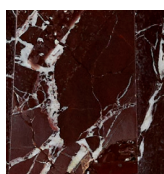

#PERMUTATION

STONELEAF DINING TABLE

F292 (S) (L) - F306

STONELEAF* Dining table (Square)

Raw oak and polished marble
7 available colors
L130 P130 H76 cm - réf.F306
L51 W51 H30 inches

STONELEAF Dining table (L)

Raw oak and polished marble
7 available colors
L270 P95 H76 cm - ref. F292L
L106,29 P37,4 H29,9 inches

STONELEAF Dining table (XS)

Raw oak and polished marble
7 available colors
L180 P95 H76 cm - ref. F292XS
L70,8 P37,4 H29,9 inches

STONELEAF Dining table (S)

Raw oak and polished marble
7 available colors
L201 P90 H76 cm - ref. F292S
L79,13 P35,43 H29,9 inches

ONLY AVAILABLE IN POLISHED MARBLE

White
Marble
Polished

Black
Marble
Polished

Brown
Marble
Polished

Green
Marble
Polished

Emerald
Green
Marble
Polished

Rosso
Lepanto
Marble
Polished

Orange
Marble
Polished

#PERMUTATION

STONELEAF COFFEE TABLE AND CONSOLE - F303 (LOW) & (TALL) - F304

STONELEAF Coffee table