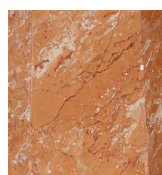

Raw oak and polished marble
7 available colors
L270 P95 H76 cm - ref. F292L
L106,29 P37,4 H29,9 inches

STONELEAF Dining table (XS)

Raw oak and polished marble
7 available colors
L180 P95 H76 cm - ref. F292XS
L70,8 P37,4 H29,9 inches

Brown
Marble
Polished

Green
Marble
Polished

Emerald
Green
Marble
Polished

Rosso
Lepanto
Marble
Polished

Orange
Marble
Polished

#PERMUTATION

STONELEAF COFFEE TABLE AND CONSOLE - F303 (LOW) & (TALL) - F304

STONELEAF Coffee table

Raw oak and polished marble
7 available colors

TALL L170 P45 H45 cm - réf.F303T
L67 P17,7 H17,7 inches

LOW L130 P45 H30 cm - réf.F303L
L51,2 P17,7 H11,8 inches

STONELEAF Console

Raw oak and polished marble
7 available colors

L170 P45 H80 cm - réf.F304
L67 P17,7 H31,5 inches

ONLY AVAILABLE IN POLISHED MARBLE

White
Marble
Polished

Black
Marble
Polished

Brown
Marble
Polished

Green
Marble
Polished

Emerald
Green
Marble
Polished

Rosso
Lepanto
Marble
Polished