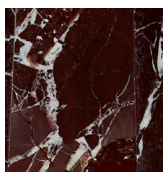

Raw oak and polished marble
7 available colors
L270 P95 H76 cm - ref. F292L
L106,29 P37,4 H29,9 inches

STONELEAF Dining table (XS)

Raw oak and polished marble
7 available colors
L180 P95 H76 cm - ref. F292XS
L70,8 P37,4 H29,9 inches

Brown
Marble
Polished

Green
Marble
Polished

Emerald
Green
Marble
Polished

Rosso
Lepanto
Marble
Polished

Orange
Marble
Polished

#PERMUTATION

STONELEAF COFFEE TABLE AND CONSOLE - F303 (LOW) & (TALL) - F304

STONELEAF Coffee table

Raw oak and polished marble
7 available colors

TALL L170 P45 H45 cm - réf.F303T
L67 P17,7 H17,7 inches

LOW L130 P45 H30 cm - réf.F303L
L51,2 P17,7 H11,8 inches

STONELEAF Console

Raw oak and polished marble
7 available colors

L170 P45 H80 cm - réf.F304
L67 P17,7 H31,5 inches

ONLY AVAILABLE IN POLISHED MARBLE

White
Marble
Polished

Black
Marble
Polished

Brown
Marble
Polished

Green
Marble
Polished

Emerald
Green
Marble
Polished

Rosso
Lepanto
Marble
Polished