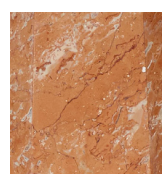

Raw oak and polished marble
7 available colors
L270 P95 H76 cm - ref. F292L
L106,29 P37,4 H29,9 inches

STONELEAF Dining table (XS)

Raw oak and polished marble
7 available colors
L180 P95 H76 cm - ref. F292XS
L70,8 P37,4 H29,9 inches

STONELEAF Dining table (S)

Raw oak and polished marble
7 available colors
L201 P90 H76 cm - ref. F292S
L79,13 P35,43 H29,9 inches

ONLY AVAILABLE IN POLISHED MARBLE

White
Marble
Polished

Black
Marble
Polished

Brown
Marble
Polished

Green
Marble
Polished

Emerald
Green
Marble
Polished

Rosso
Lepanto
Marble
Polished

Orange
Marble
Polished

#PERMUTATION

STONELEAF COFFEE TABLE AND CONSOLE - F303 (LOW) & (TALL) - F304

STONELEAF Coffee table

Raw oak and polished marble
7 available colors

TALL L170 P45 H45 cm - réf.F303T
L67 P17,7 H17,7 inches

LOW L130 P45 H30 cm - réf.F303L
L51,2 P17,7 H11,8 inches

STONELEAF Console

Raw oak and polished marble
7 available colors