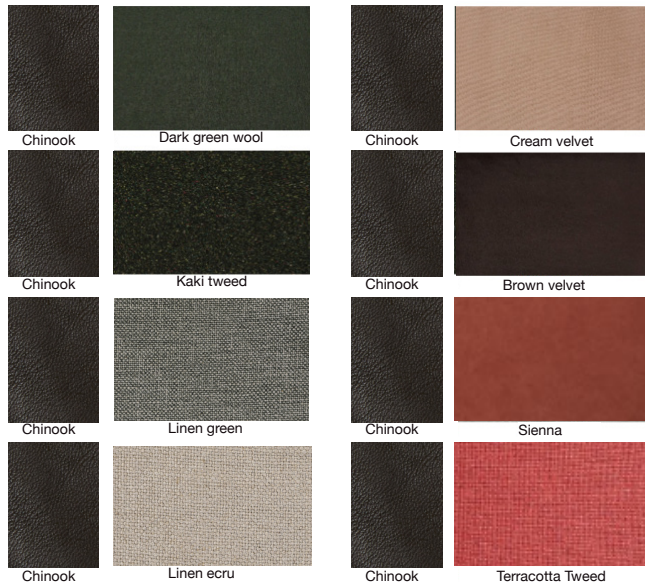

PATCHAN COMBINATIONS