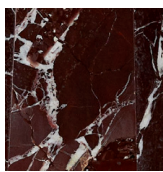

#PERMUTATION CAFÉ CRÈME DINING TABLE - F307

CAFÉ CRÈME Dining table
Raw or dark brown oak and polished marble
7 available colors
L63 P63 H76 cm - réf.F307
L24,8 P24,8 H30 inches

ONLY AVAILABLE IN POLISHED MARBLE

White
Marble
Polished

Black
Marble
Polished

Brown
Marble
Polished

Green
Marble
Polished

Emerald
Green
Marble
Polished

Rosso
Lepanto
Marble
Polished

Orange
Marble
Polished