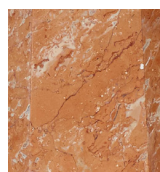

#PERMUTATION CAFÉ CRÈME DINING TABLE - F307

CAFÉ CRÈME Dining table
Raw or dark brown oak and polished marble
7 available colors
L63 P63 H76 cm - réf.F307
L24,8 P24,8 H30 inches

ONLY AVAILABLE IN POLISHED MARBLE

White
Marble
Polished

Black
Marble
Polished

Brown
Marble
Polished

Green
Marble
Polished

Emerald
Green
Marble
Polished

Rosso
Lepanto
Marble
Polished

Orange
Marble
Polished