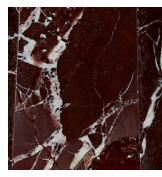

## YUTAPI SIDE TABLE - F325

YUTAPI Side table  
Marble and brushed copper  
7 available marble colors  
L50 P50 H43 cm - réf. F325  
*L20 W20 H17 inches*

AVAILABLE IN HONED AND POLISHED MARBLE  
7 AVAILABLE MARBLE FINISHES

White  
Marble  
Honed  
or  
Polished

Black  
Marble  
Honed  
or  
Polished

Brown  
Marble  
Honed  
or  
Polished

Green  
Marble  
Honed  
or  
Polished

Emerald  
Green  
Marble  
Honed  
or  
Polished

Rosso  
Lepanto  
Marble  
Honed  
or  
Polished

Orange  
Marble  
Honed  
or  
Polished