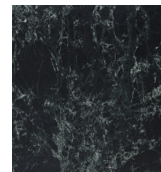

## YUTAPI SIDE TABLE - F325

YUTAPI Side table  
Marble and brushed copper  
7 available marble colors  
L50 P50 H43 cm - réf. F325  
*L20 W20 H17 inches*

AVAILABLE IN HONED AND POLISHED MARBLE  
7 AVAILABLE MARBLE FINISHES

White  
Marble  
Honed  
or  
Polished

Black  
Marble  
Honed  
or  
Polished

Brown  
Marble  
Honed  
or  
Polished

Green  
Marble  
Honed  
or  
Polished

Emerald  
Green  
Marble  
Honed  
or  
Polished

Rosso  
Lepanto  
Marble  
Honed  
or  
Polished

Orange  
Marble  
Honed  
or  
Polished