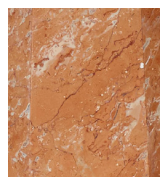

## YUTAPI SIDE TABLE - F325

YUTAPI Side table  
Marble and brushed copper  
7 available marble colors  
L50 P50 H43 cm - réf. F325  
*L20 W20 H17 inches*

AVAILABLE IN HONED AND POLISHED MARBLE  
7 AVAILABLE MARBLE FINISHES

White  
Marble  
Honed  
or  
Polished

Black  
Marble  
Honed  
or  
Polished

Brown  
Marble  
Honed  
or  
Polished

Green  
Marble  
Honed  
or  
Polished

Emerald  
Green  
Marble  
Honed  
or  
Polished

Rosso  
Lepanto  
Marble  
Honed  
or  
Polished

Orange  
Marble  
Honed  
or  
Polished